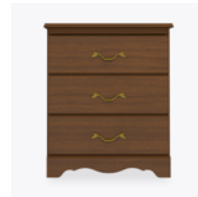

Optional Narrower Version

This chest is available in an optional 25" width.